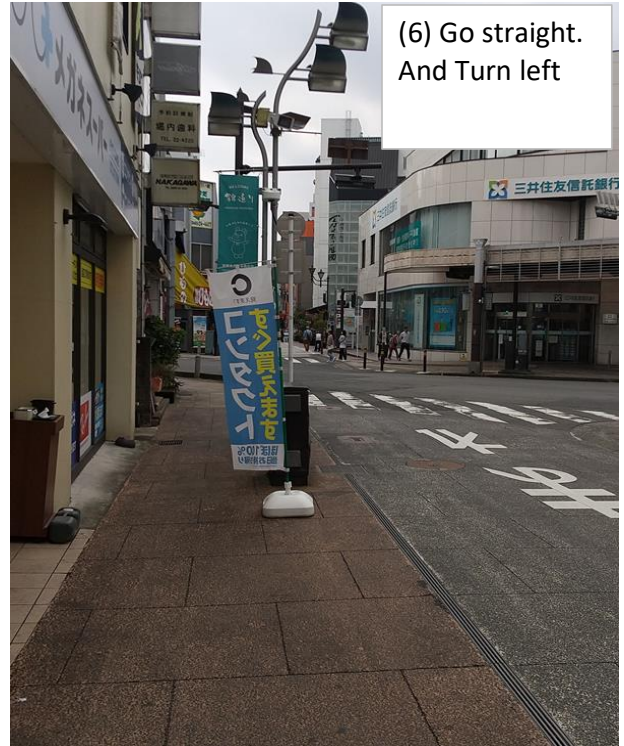

(1) START
Farmer's kitchen 岡西

(2) Turn left.

(4) Go straight.

(3) Turn left.

(5) Turn left.

(6) Go straight.
And Turn left

(8) Take-out sales store
Arrived.

(7) Go straight.