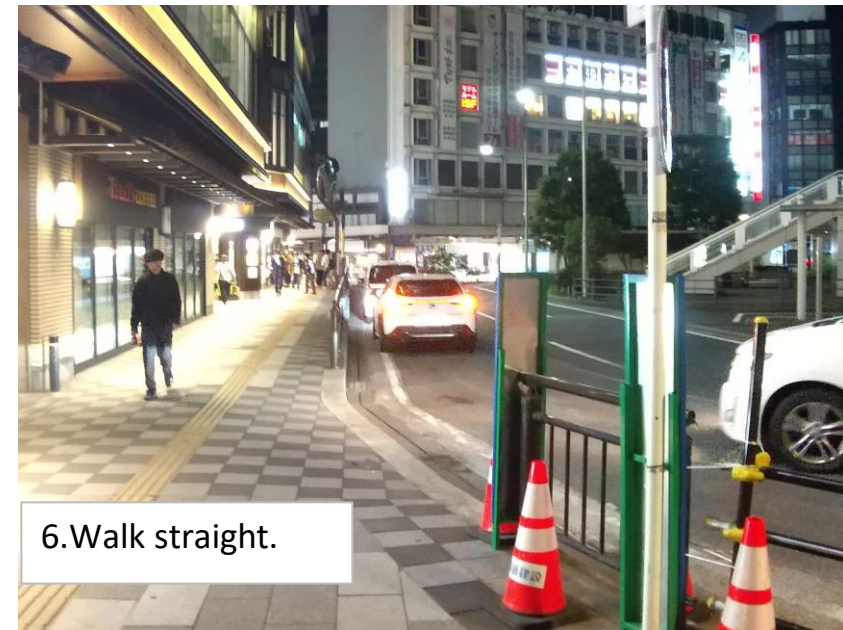

Departs from the west exit of
Odawara Station.

4. After going down the stairs, turn left.

5. Cross the small crosswalk and go straight.

6. Walk straight.

9.nishiki street(錦通り) ②

11.nishiki street(錦通り) ③

10.nishiki street(錦通り) ②